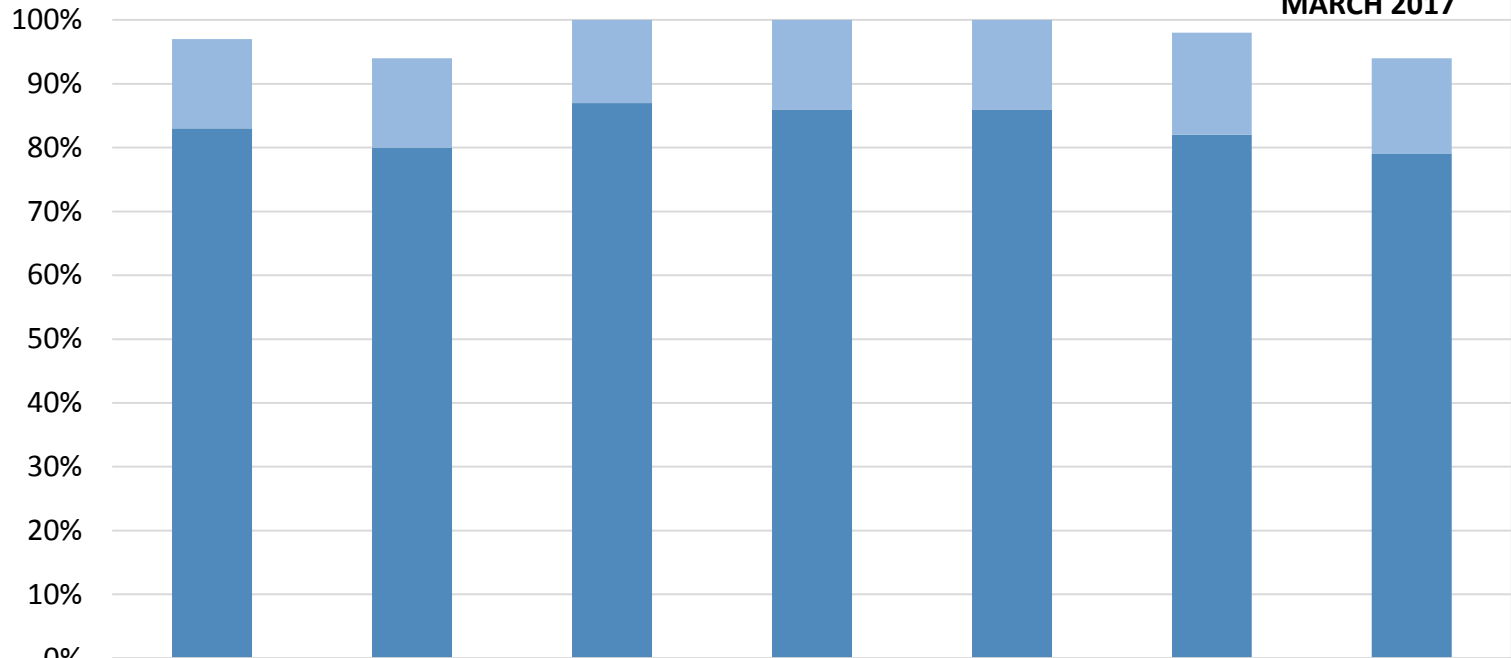

## How many kids at FRANCISCAN MONTESSORI EARTH SCHOOL are vaccinated?\*

MARCH 2017

■ % Nonmedical Exemptions

■ % Vaccinated

14%

14%

13%

14%

14%

16%

15%

83%

80%

87%

86%

86%